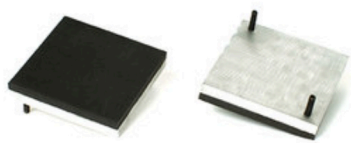

**LTS 138 SLIDE**

Printing area: 38 x 45 cm

The heating plate opens and swings to the side automatically

laterally swiveling heating plate for a clear view and easy positioning of the transfer

optional interchangeable pressure plates: breast pockets, trouser legs, umbrellas, shoes, and much more

**EUROS 2,460 = (At Exchange Rate 1.6 NZD to Euro) NZD\$ 3936 + International Shipping Costs**

**Monthly Rental Cost: NZ\$190**

**AUTOMATIC**

Cap Set - 450€

12cm x 13cm - 100€

15cm x 38cm - 150€

25cm x 38cm - 250€