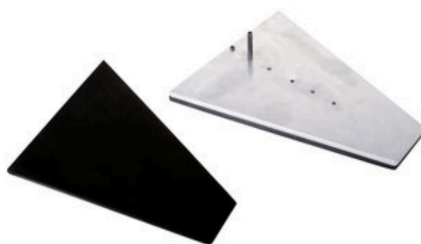

Umbrella - 320€