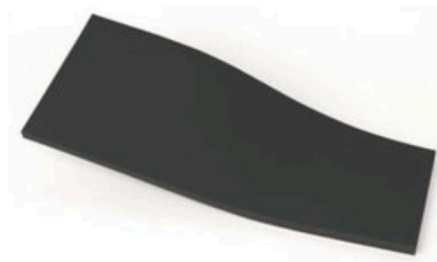

✓
€17.01 *

Silicone rubber pad
(size: 13 x 12 cm)

✓
€22.68 *

Teflon cover
(size: 13 x 12 cm)

●
€13.00 *