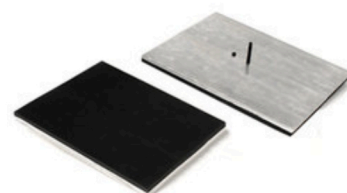

25cm x 38cm - 250€