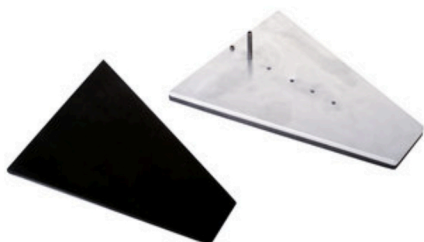

12cm x 13cm - 100€

Misc - 320€