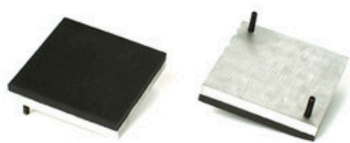

LTS 38

Printing area: 38 x 45 cm

Spring mechanism for easy opening of the heating plate

Contact pressure infinitely variable with adjusting screw

optional interchangeable pressure plates: breast pockets, trouser legs, umbrellas, shoes, and much more

EUROS 1,390 = (At Exchange Rate 1.6 NZD to Euro) NZD\$2,700 + International Shipping Costs

Monthly Rental Cost: NZ\$ 100

MANUAL

12cm x 13cm - 100€

15cm x 38cm - 150€

25cm x 38cm - 250€

Misc - 320€

Heating Plate - 12cm x 13cm - 340€