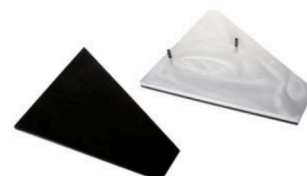

LTS 550

Printing area: 40cm x 50 cm

Automatic open and swiveling heating plate for a clear view and easy positioning of the transfer

particularly high contact pressure (2.5-8 bar), precisely adjustable

optional interchangeable pressure plates: breast pockets, trouser legs, umbrellas, shoes, and much more

EUROS 3500 = (At Exchange Rate 1.6 NZD to Euro) NZD\$ 5600 + International Shipping Costs

AIR

Monthly Rental Cost: NZ\$ 250

Cap Set - Euros 500

15cm x 15cm - EUROS 120

15cm x 38cm - EUROS 180

Umbrellas - EUROS 416