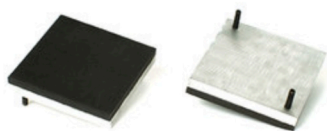

LTS 550

Printing area: 40cm x 50 cm

Automatic open and swiveling heating plate for a clear view and easy positioning of the transfer

particularly high contact pressure (2.5-8 bar), precisely adjustable

optional interchangeable pressure plates: breast pockets, trouser legs, umbrellas, shoes, and much more

EUROS 3500 = (At Exchange Rate 1.6 NZD to Euro) NZD\$ 5600 + International Shipping Costs

AIR

Monthly Rental Cost: NZ\$ 250

Cap Set - Euros 500

15cm x 15cm - EUROS 120

15cm x 38cm - EUROS 180

Umbrellas - EUROS 416