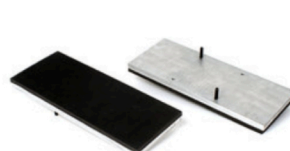

15cm x 38cm - EUROS 180