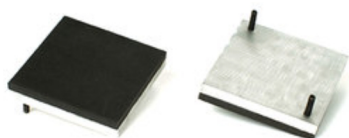

**LTS 750 PA**

swiveling heating plate for a clear view and easy positioning of the transfer

automatically opening and pivoting heating plate

faster work thanks to the two worktops

optional interchangeable pressure plates: breast pockets, trouser legs, umbrellas, shoes, and much more

**EUROS 6,000 = (At Exchange Rate 0.56 NZD to Euro) NZD\$ 10,700**  
International Shipping Costs

**AIR & AUTOMATIC SWIVEL**

Monthly Rental Cost: NZ\$ 310

Cap set LTS 750-760(PA)

✓  
**€790**

Printing plate 15 x 15 cm

✓  
**€160**

Printing plate 15 x 38 cm

✓  
**€230**

Nomex cover  
(size: 50 x 40 cm)

✓  
**€49**

Printing plate 25 x 38 cm

✓  
**€120**

Heating Plate - 15cm x 15cm