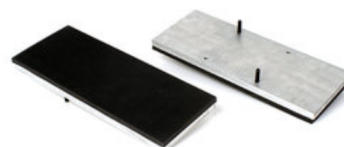

**LTS 750 PA**

swiveling heating plate for a clear view and easy positioning of the transfer

automatically opening and pivoting heating plate

faster work thanks to the two worktops

optional interchangeable pressure plates: breast pockets, trouser legs, umbrellas, shoes, and much more

**EUROS 6,000 = (At Exchange Rate 0.56 NZD to Euro) NZD\$ 10,700**  
International Shipping Costs

**AIR & AUTOMATIC SWIVEL**

Monthly Rental Cost: NZ\$ 310

Cap set LTS 750-760(PA)

✓  
**€790**

Printing plate 15 x 15 cm

✓  
**€160**

Printing plate 15 x 38 cm

✓  
**€230**

Nomex cover  
(size: 50 x 40 cm)

✓  
**€49**

Printing plate 25 x 38 cm

✓  
**€120**

Heating Plate - 15cm x 15cm