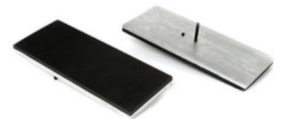

Dual worktop allows for faster work, lower costs and productivity.

Fitted teflon against heating head.

High contact automatic pressure.

Warranty details as per manufacturers website.

## Accessories & Presses ex NZ Stock

Cap Set LTS  
750 - 760 (PA) = 760€

15cm x 15cm = 154€

15cm x 38cm = 200€

Printing Plate  
25m x 38cm = 365€

Nomex Cover  
25cm x 38cm = 55€

Logo Heating Plate  
15cm x 15cm = 360€